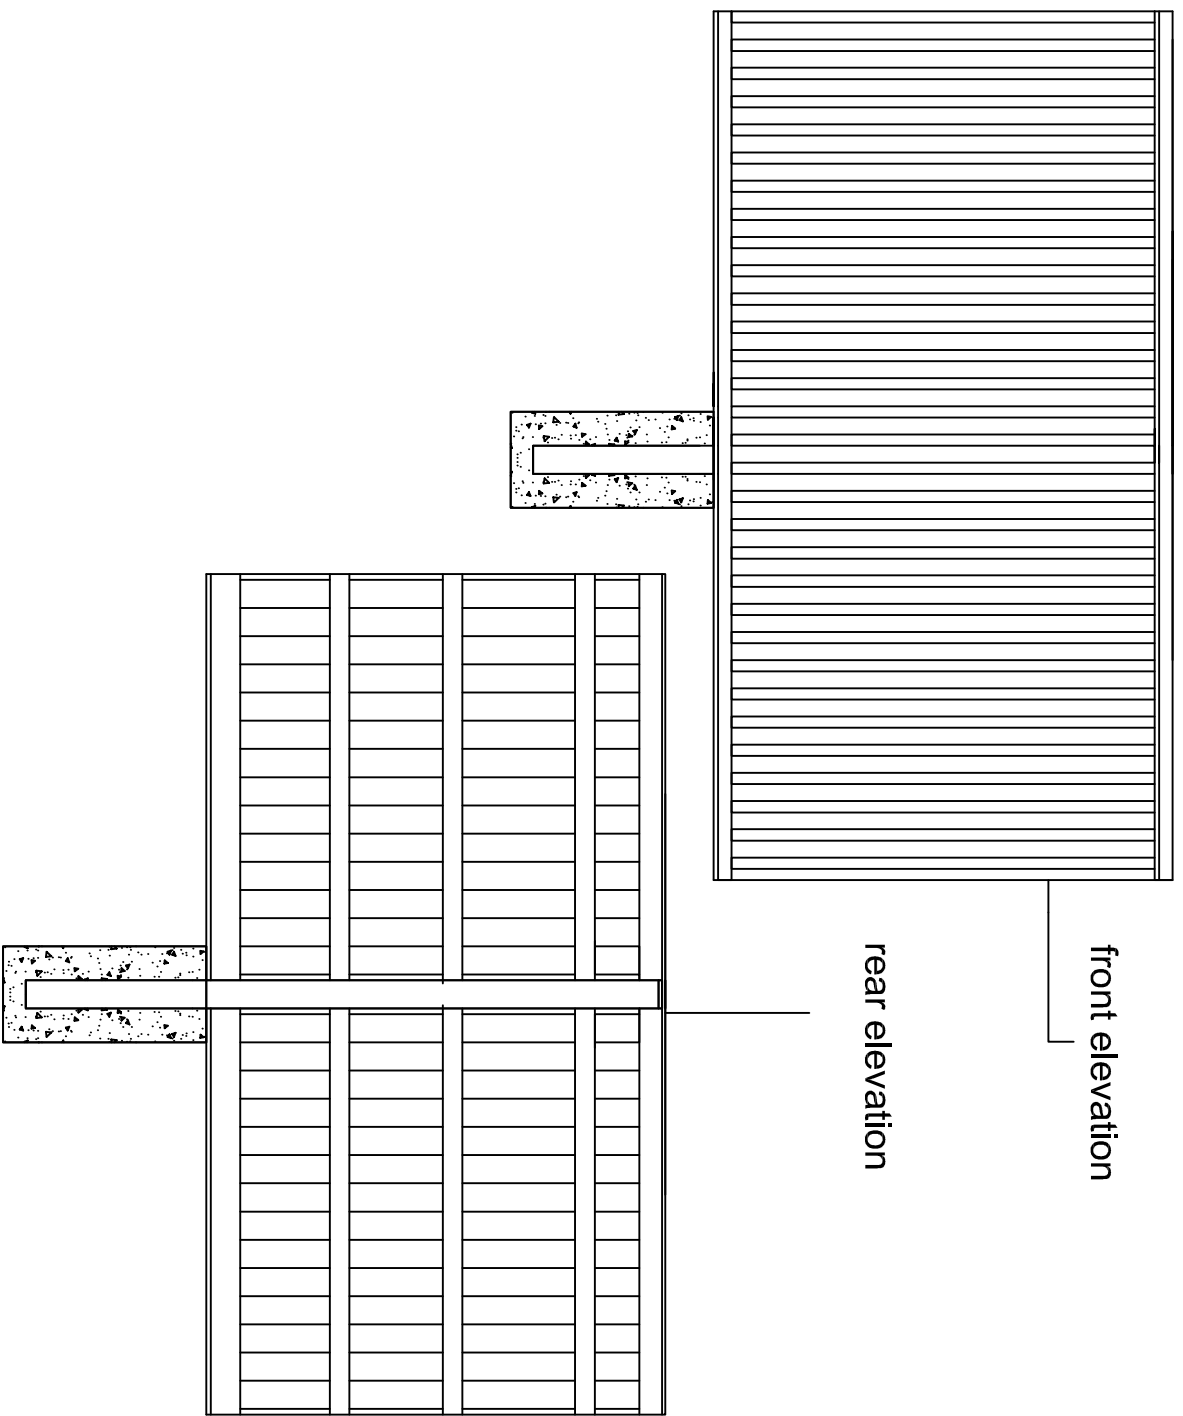

1 2 3 4 5 6 7 8 9 10

front elevation

rear elevation

**JB Corrie & Co. Limited**  
*Fencing Contractors & Manufacturers*

Frenchmans Road  
 Petersfield  
 Hants  
 GU32 3AP

Tel: 01730 237100  
 Fax: 01730 264915  
 Email: [fencing@jbcorrie.co.uk](mailto:fencing@jbcorrie.co.uk)  
 Web: [www.jbcorrie.co.uk](http://www.jbcorrie.co.uk)

JBC Ref.:  
 :

Drwg. no.:

Scale: Not to Scale

Drawn by & date:

LR

Description: sound barrier 2m high single sided reflective

Site: Various

Revision history:

LR

Notes:  
 1. All dimensions in mm unless otherwise indicated.