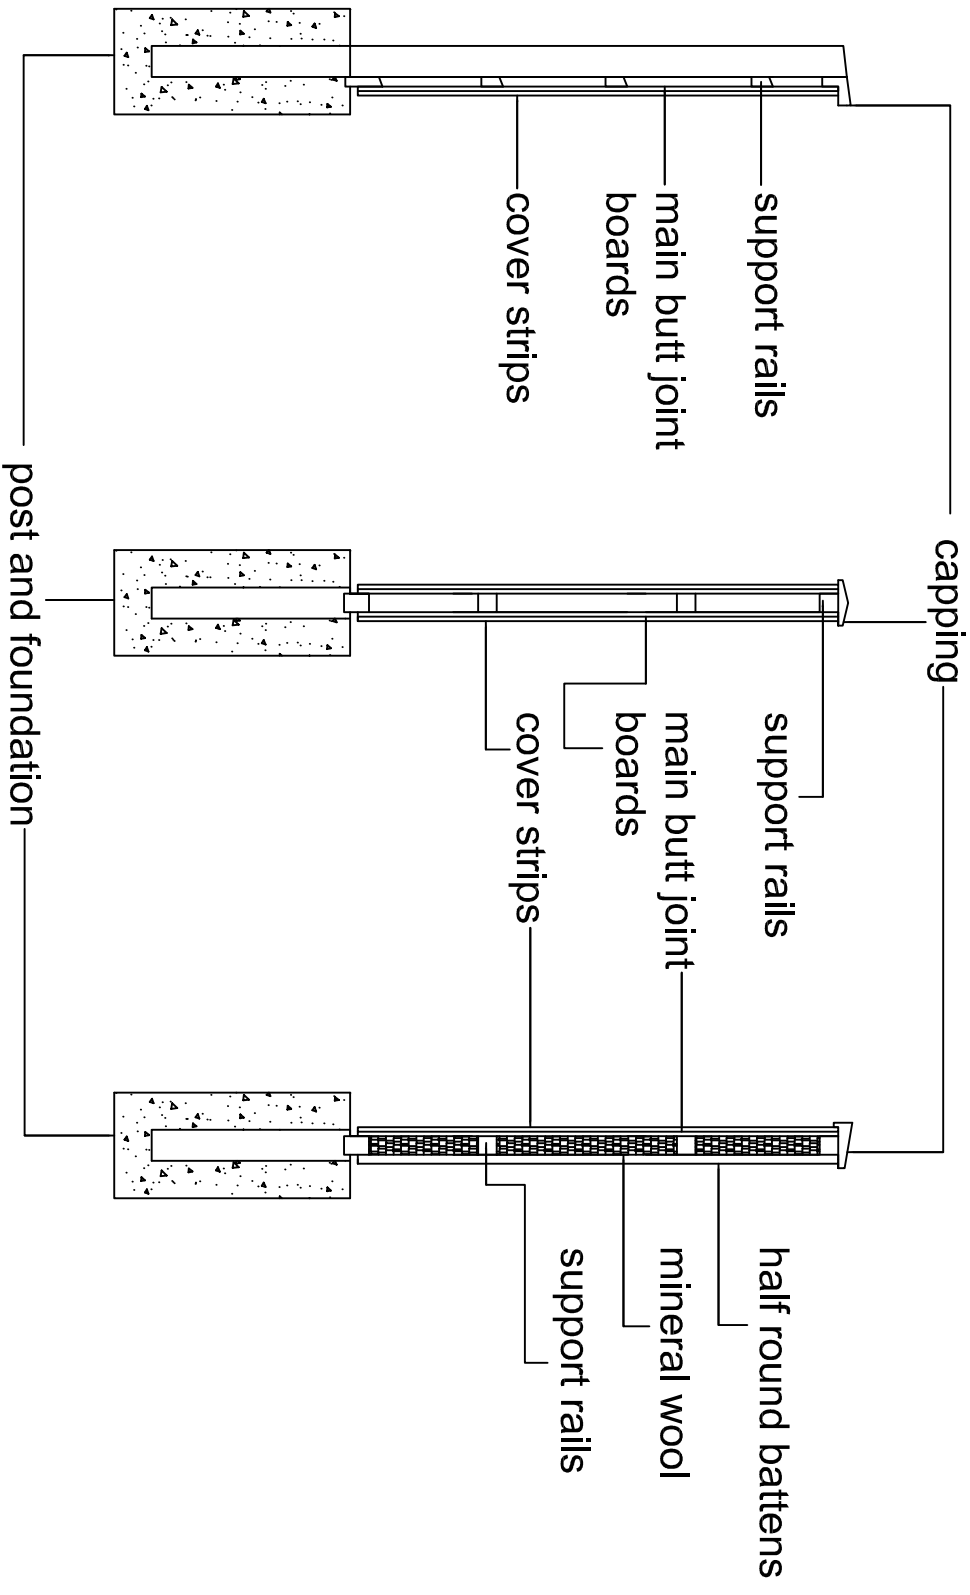

side elevation

sound reflect single sided sound reflective double sided sound absorber

JB Corrie & Co. Limited
Fencing Contractors & Manufacturers
 Frenchmans Road
 Petersfield
 Hants
 GU32 3AP
 Email: fencing@jbcorrie.co.uk

Tel: 01730 237100
 Fax: 01730 264915
 Web: www.jbcorrie.co.uk

JBC Ref.:		Contractor:	
Drg. no.:		Scale: Not to Scale	
Drawn by & date:		Paper Size: A4	
LR		Reviewed by & date:	
LR		LR	

Description: sound barrier 2m high	
Site: Various	
Revision history:	

Notes:
 1. All dimensions in mm unless otherwise indicated.