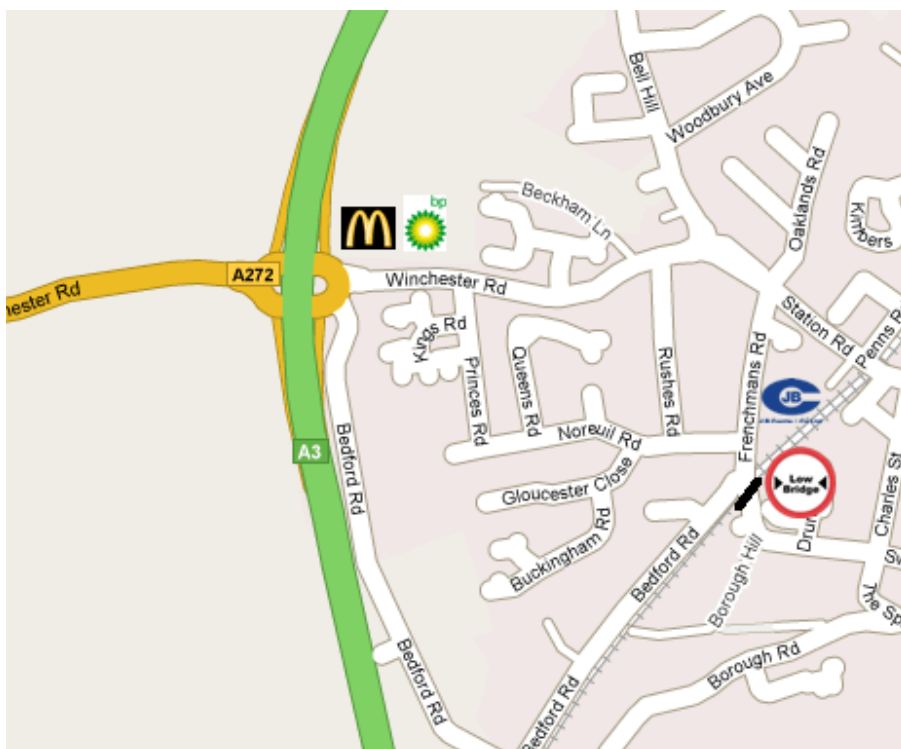

J B Corrie & Co Ltd.

How to find us

From London or Guildford direction:

Come off the A3 at the interchange that says “Winchester and Alton” (Do not come off at the earlier signs that say “Petersfield and Midhurst”) Turn left at the end of the slip road, then straight ahead past McDonalds and BP, and half a mile on you come to the roundabout as shown and Frenchmans Road is 150 yards further on, on the right hand side. Go past the sign that says J. B. Corrie Works Entrance and our car park is immediately in front of the offices.

From Portsmouth direction:

Come off the A3 at the interchange that says “Winchester and Alton” (Do not come off at the earlier sign that says “Petersfield and Buriton”) Take the third exit off the roundabout , then straight ahead past McDonalds and BP , and half a mile on you come to the roundabout as shown and Frenchmans Road is 150 yards further on, on the right hand side. Go past the sign that says J. B. Corrie Works Entrance and our car park is immediately in front of the offices.

From Winchester A272 direction:

At the roundabout which joins the A3 take the second exit (straight ahead) off the roundabout , then straight ahead past McDonalds and BP , and half a mile on you come to the roundabout as shown and Frenchmans Road is 150 yards further on, on the right hand side. Go past the sign that says J. B. Corrie Works Entrance and our car park is immediately in front of the offices.