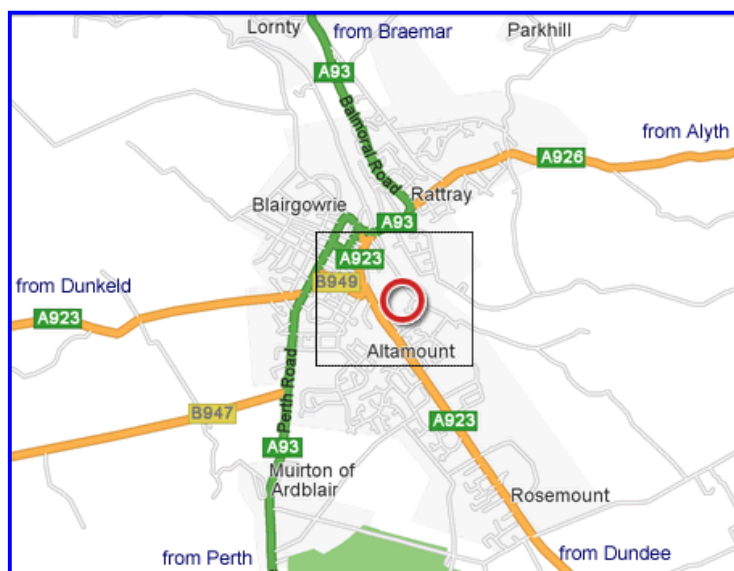

How to find us

From the South

Follow directions to Perth then follow signs for A93 Braemar. Arrive at Blairgowrie and follow one way system through town until Traffic Lights, Turn Right at Lights then First Left into Welton Road, Signal Box Road is 2nd Road on right after Tesco and the yard/offices are located on right hand side.

From the North and West

Follow A9 to Dunkeld. Take A923 West to Blairgowrie. On arrival at Blairgowrie follow the directions as above.

From the East and Aberdeen.

Follow A90 to Forfar. From Forfar take A94 to Coupar Angus. At Coupar Angus follow Signs to Blairgowrie. On arrival at Blairgowrie turn right at the first set of traffic lights. At the crossroad turn right into Welton Road, Signal Box Road is 2nd Road on right after Tesco and the yard/offices are located on right hand side.

From Dundee

Follow A923 to Coupar Angus. At Coupar Angus follow Signs to Blairgowrie. On arrival at Blairgowrie turn right at the first set of traffic lights. At the crossroad turn right into Welton Road, Signal Box Road is 2nd Road on right after Tesco and the yard/offices are located on right hand side.

From Braemar

Follow A93 to Blairgowrie. Arrive at Blairgowrie and follow signs for Town Centre. In Town Centre go straight on at Traffic Lights and take 1st Left into Welton Road, Signal Box Road is 2nd Road on right after Tesco and the yard/offices are located on right hand side.