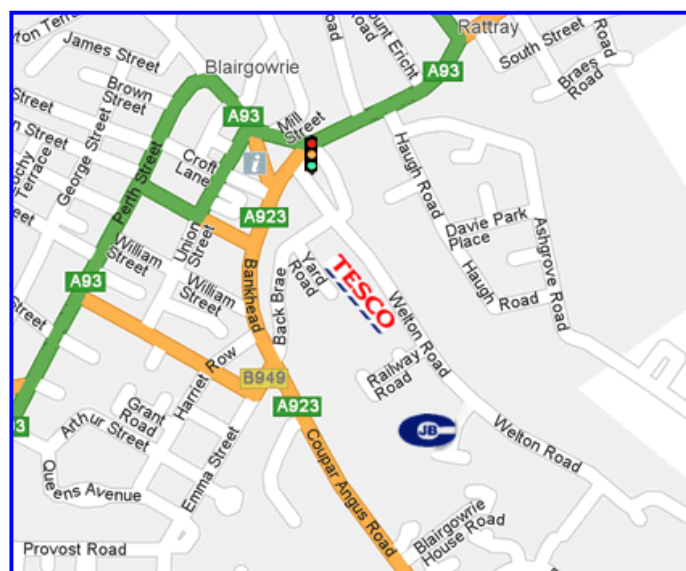

How to find us

From the South

Follow directions to Perth then follow signs for A93 Braemar. Arrive at Blairgowrie and follow one way system through town until Traffic Lights, Turn Right at Lights then First Left into Welton Road, Signal Box Road is 2nd Road on right after Tesco and the yard/offices are located on right hand side.

From the North and West

Follow A9 to Dunkeld. Take A923 West to Blairgowrie. On arrival at Blairgowrie follow the directions as above.

From the East and Aberdeen.

Follow A90 to Forfar. From Forfar take A94 to Coupar Angus. At Coupar Angus follow Signs to Blairgowrie. On arrival at Blairgowrie turn right at the first set of traffic lights. At the crossroad turn right into Welton Road, Signal Box Road is 2nd Road on right after Tesco and the yard/offices are located on right hand side.

From Dundee

Follow A923 to Coupar Angus. At Coupar Angus follow Signs to Blairgowrie. On arrival at Blairgowrie turn right at the first set of traffic lights. At the crossroad turn right into Welton Road, Signal Box Road is 2nd Road on right after Tesco and the yard/offices are located on right hand side.

From Braemar

Follow A93 to Blairgowrie. Arrive at Blairgowrie and follow signs for Town Centre. In Town Centre go straight on at Traffic Lights and take 1st Left into Welton Road, Signal Box Road is 2nd Road on right after Tesco and the yard/offices are located on right hand side.